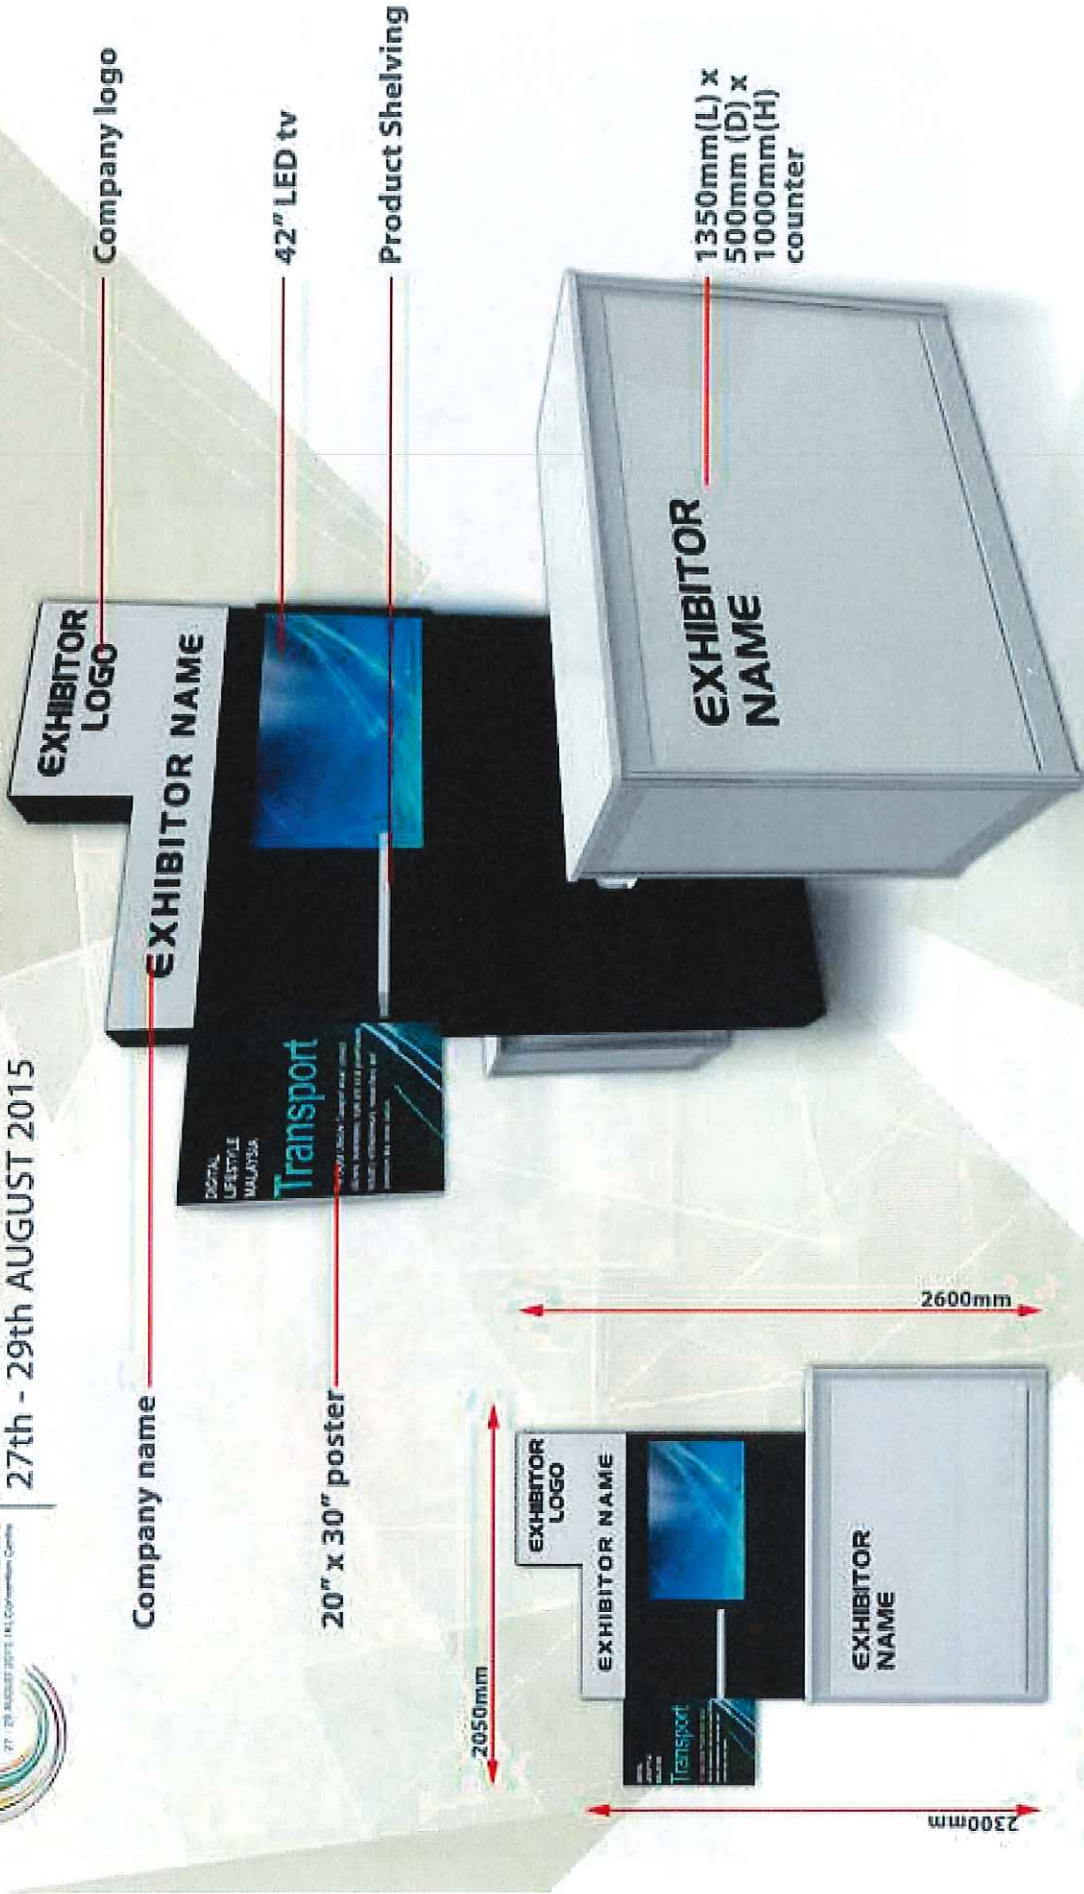

KL CONVERGE!
KUALA LUMPUR CONVENTION CENTRE (KLCC)
27th - 29th AUGUST 2015

Suruhanjaya Komunikasi
Malaysia

| Isometric View

KL CONVERGE!
KUALA LUMPUR CONVENTION CENTRE (KLCC)
27th - 29th AUGUST 2015

Suruhanjaya Komunikasi
Malaysia | Perspective View

KL CONVERGE!
KUALA LUMPUR CONVENTION CENTRE (KLCC)
27th - 29th AUGUST 2015

Suruhanjaya Komunikasi
Malaysia | Close Up View / Mini Stage

KL CONVERGE!
KUALA LUMPUR CONVENTION CENTRE (KLCC)
27th - 29th AUGUST 2015