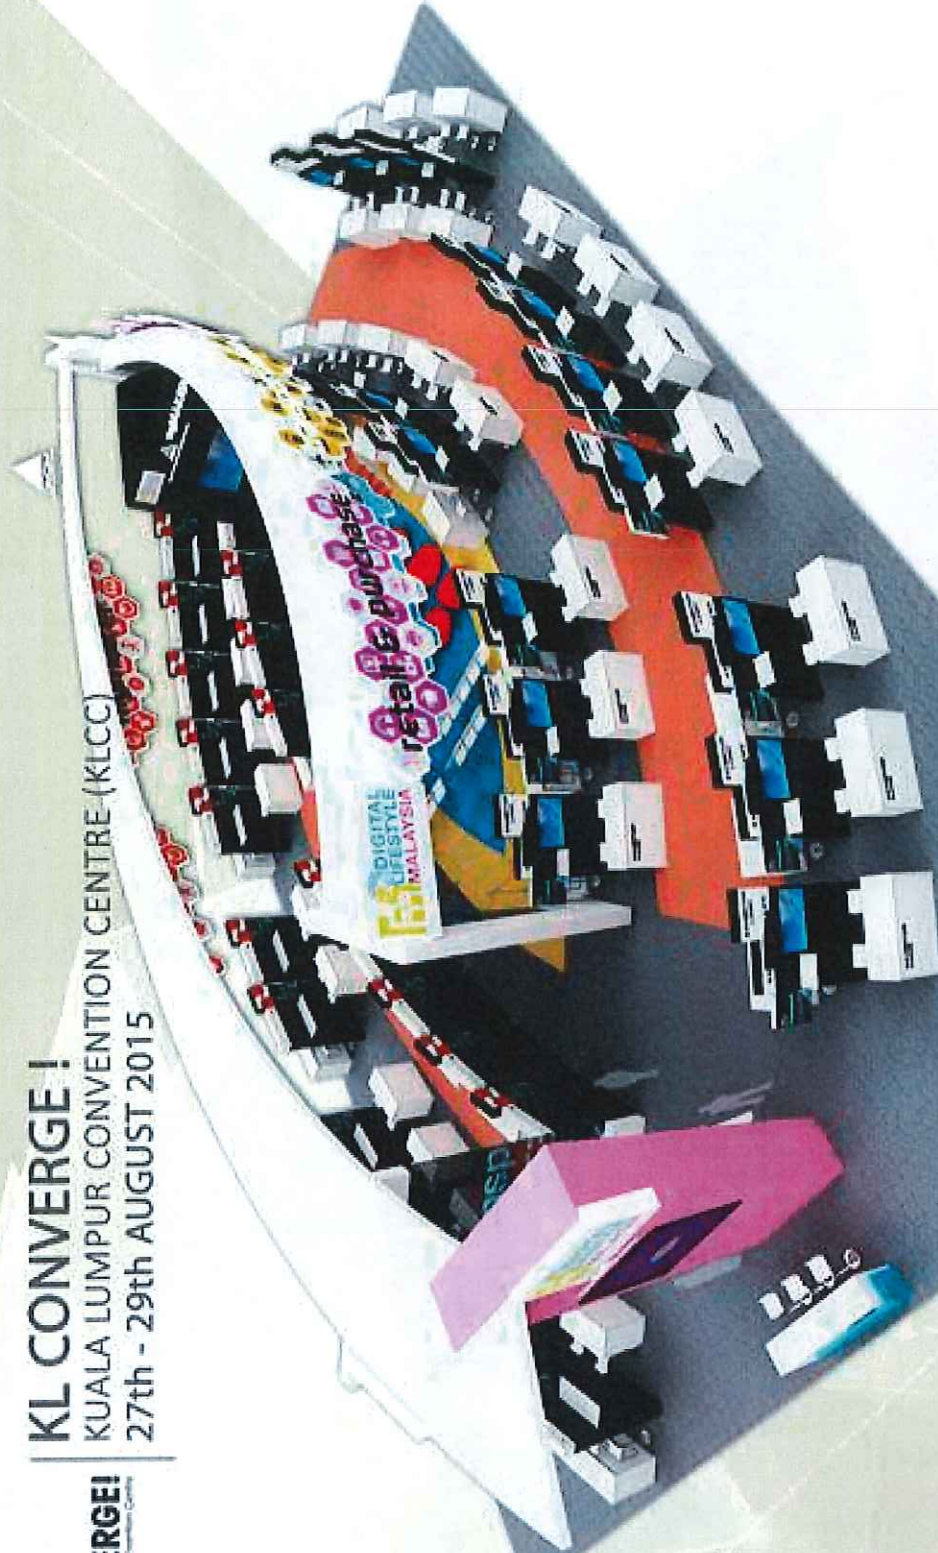

KL CONVERGE!
KUALA LUMPUR CONVENTION CENTRE (KLCC)
27th - 29th AUGUST 2015

Suruhanjaya Komunikasi
Malaysia

| Isometric View

KL CONVERGE!
KUALA LUMPUR CONVENTION CENTRE (KLCC)
27th - 29th AUGUST 2015

Suruhanjaya Komunikasi
Malaysia | Perspective View

KL CONVERGE!
KUALA LUMPUR CONVENTION CENTRE (KLCC)
27th - 29th AUGUST 2015

Suruhanjaya Komunikasi
Malaysia | Close Up View / Mini Stage

KL CONVERGE!
KUALA LUMPUR CONVENTION CENTRE (KLCC)
27th - 29th AUGUST 2015